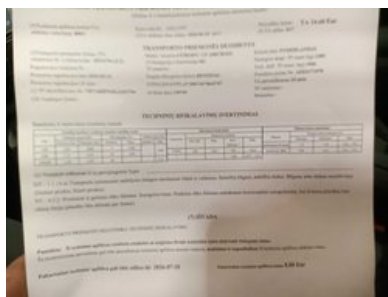

## Diagnosis details

Mileage on completion date: 199 800 km

Checked by Longo Shared Service certified diagnostics team: Eimantas A., Arnas S., Mindaugas G.

This vehicle has been inspected in accordance with the Longo 150-point checklist, covering the body exterior, interior, and mechanical condition. Based on the inspection performed and the information available at the time of assessment, no indications of involvement in major accidents were identified. Information regarding maintenance history and mandatory roadworthiness inspections is based on available documentation and records from the country of export. Please note that certain general wear and tear issues are considered acceptable and may not be repaired.

## Mechanical

✔ **1. OTHER:** Engine Oil & Filter Change

✔ **2. OTHER:** Change Tires

✔ **3. ENGINE:** Auxiliary Drive Belt

✔ **4. ENGINE:** Camshaft Drive Belt

✔ **5. BRAKES:** Front Brake Discs Both

### ✓ 1. Diagnostic Photo