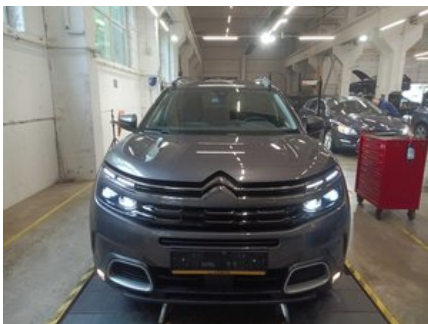

Diagnosis report of 2020 CITROEN C5 Aircross Business Plus

Diagnosis details

Mileage on completion date: 199 800 km

Checked by Longo Shared Service certified diagnostics team: Eimantas A., Arnas S., Mindaugas G.

This vehicle has been inspected in accordance with the Longo 150-point checklist, covering the body exterior, interior, and mechanical condition. Based on the inspection performed and the information available at the time of assessment, no indications of involvement in major accidents were identified. Information regarding maintenance history and mandatory roadworthiness inspections is based on available documentation and records from the country of export. Please note that certain general wear and tear issues are considered acceptable and may not be repaired.

Summary of diagnosed issues

During the comprehensive diagnosis conducted by Longo, 11 issues were identified in the vehicle.

Interior	Exterior	Mechanical
✔ 1 issues identified	✔ 5 issues identified	✔ 5 issues identified

Diagnosis process