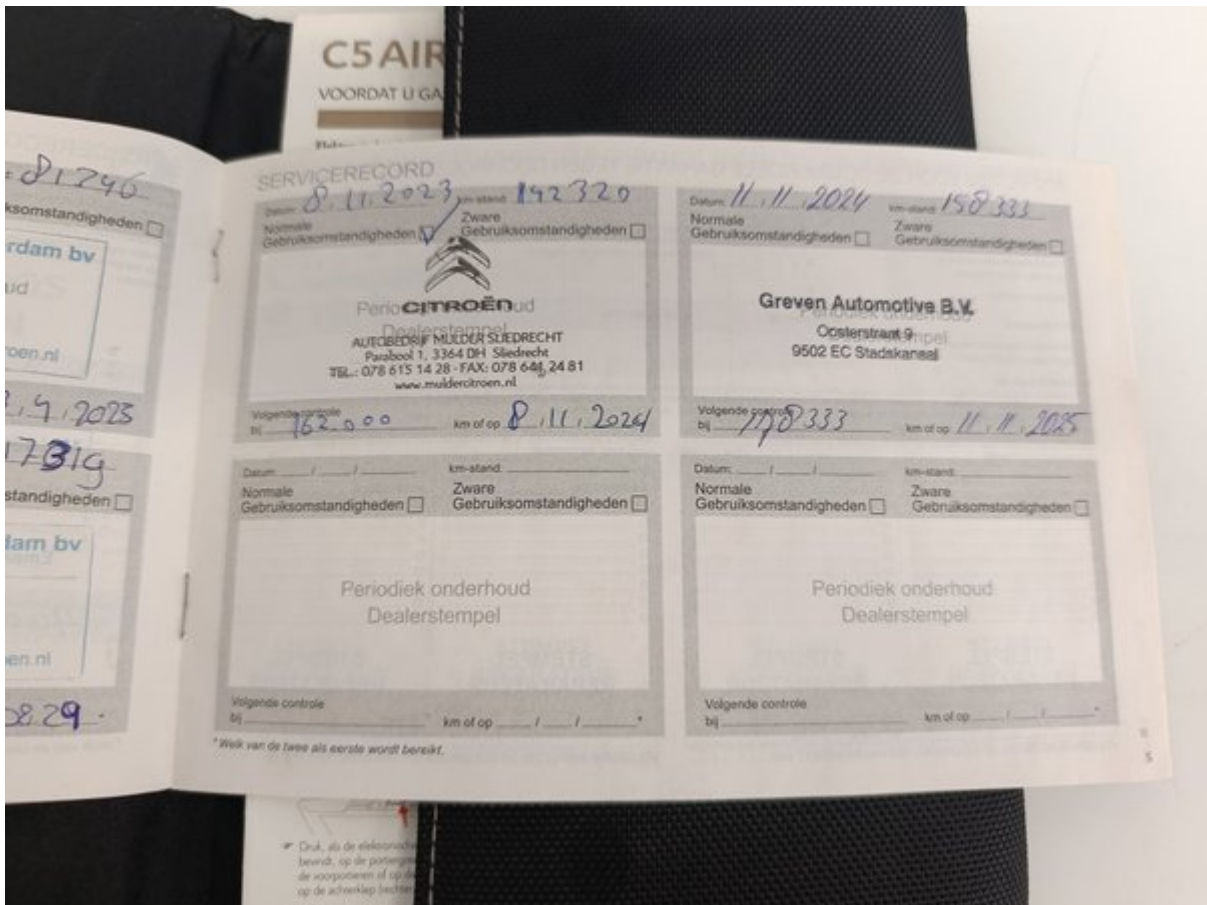

## Diagnosis details

Mileage on completion date: 199 800 km

Checked by Longo Shared Service certified diagnostics team: Eimantas A., Arnas S., Mindaugas G.

This vehicle has been inspected in accordance with the Longo 150-point checklist, covering the body exterior, interior, and mechanical condition. Based on the inspection performed and the information available at the time of assessment, no indications of involvement in major accidents were identified. Information regarding maintenance history and mandatory roadworthiness inspections is based on available documentation and records from the country of export. Please note that certain general wear and tear issues are considered acceptable and may not be repaired.

# Additional information about 2020 CITROEN C5 Aircross Business Plus

Additional pictures

# Longo 150-point checklist

Every vehicle is carefully examined according to Longo's comprehensive 150-point checklist, ensuring a thorough assessment mechanical condition. Depending on the factors such as condition, mileage, and specifications, additional checks may be included or omitted.