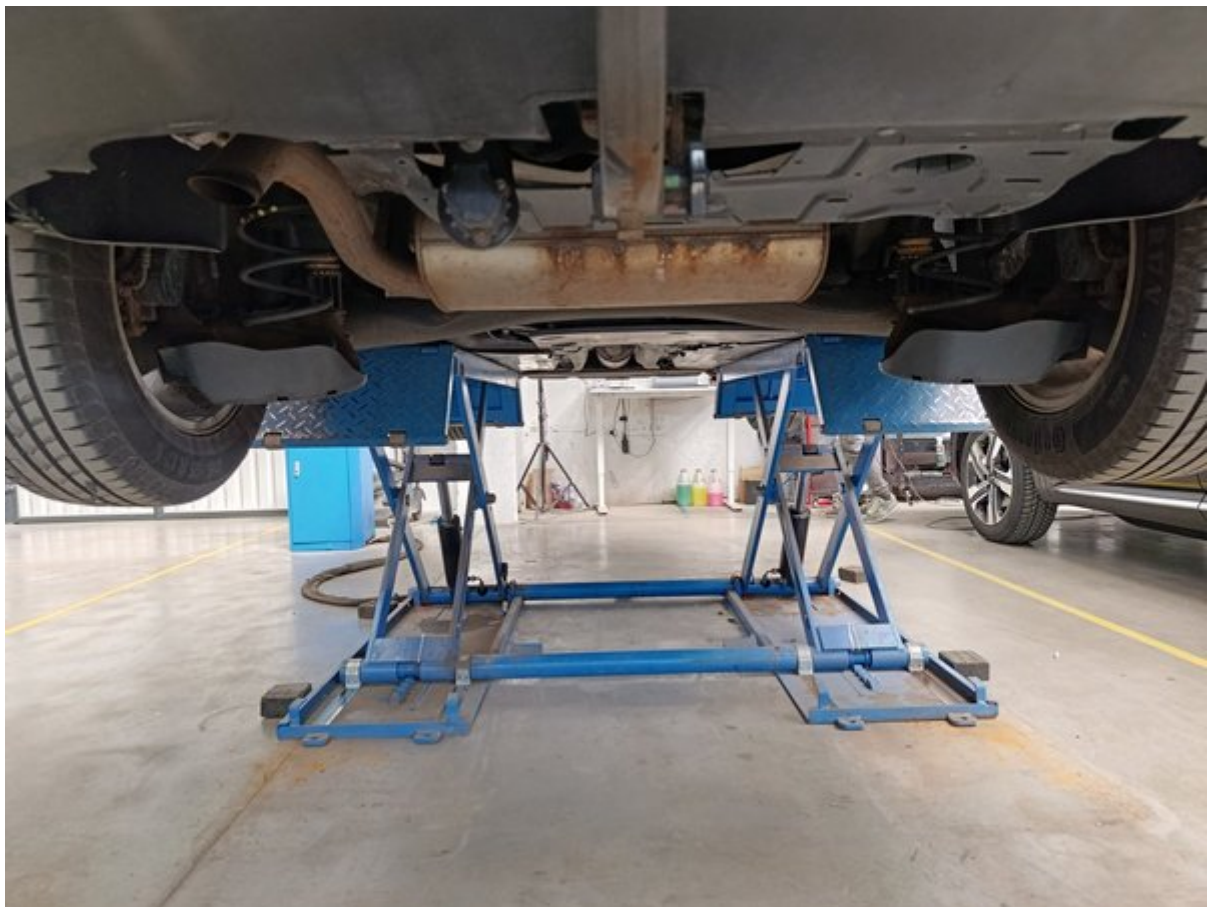

# Longo 150-point checklist

Every vehicle is carefully examined according to Longo's comprehensive 150-point checklist, ensuring a thorough assessment mechanical condition. Depending on the factors such as condition, mileage, and specifications, additional checks may be included or omitted.