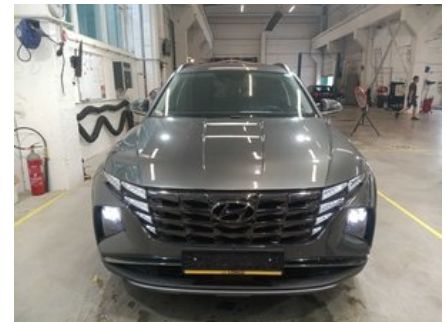

Diagnosis report of 2021 HYUNDAI TUCSON MHEV Comfort

Diagnosis details

Mileage on completion date: 195 850 km

Checked by Longo Shared Service certified diagnostics team: Mindaugas G., Arnas S., Ainis G.

This vehicle has been inspected in accordance with the Longo 150-point checklist, covering the body exterior, interior, and mechanical condition. Based on the inspection performed and the information available at the time of assessment, no indications of involvement in major accidents were identified. Information regarding maintenance history and mandatory roadworthiness inspections is based on available documentation and records from the country of export. Please note that certain general wear and tear issues are considered acceptable and may not be repaired.

Summary of diagnosed issues

During the comprehensive diagnosis conducted by Longo, 9 issues were identified in the vehicle.

Interior	Exterior	Mechanical
✔ 2 issues identified	✔ 4 issues identified	✔ 3 issues identified

Diagnosis process